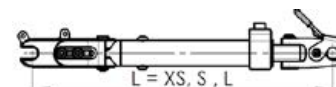

# R20 – Docking Arm Matrix

XS = 206 mm
S = 236 mm
L = 276 mm

		Sitzbreite (mm)																																
		A	B	320	330	340	350	360	370	380	390	400	410	420	430	440	450	460	470	480	490	500	510	520	530	540	550	560	570	580	590	600		
A: Hintere Sitzhöhe (mm)	380	115																																
	390	125																			S	S	S	S	S	S	S	S	S	S	S	S	L	
	400	135									XS	XS	XS	XS					S	S	S	S	S	S	S	S	S	S	S	S	S	S	L	
	410	145						XS	XS	XS	XS	XS	XS				S	S	S	S	S	S	S	S	L	L	L	L	L	L	L	L	L	
	420	155				XS	XS	XS	XS	XS	XS	XS	XS				S	S	S	S	S	S	S	L	L	L	L	L	L	L	L	L	L	
	430	165	XS	XS	XS	XS	XS	XS	XS	XS	XS	XS	XS		S	S	S	S	S	S	S	S	S	L	L	L	L	L	L	L	L	L	L	
	440	175	XS	XS	XS	XS	XS	XS	XS	XS	S	S	S	S	S	S	S	S	S	S	S	S	L	L	L	L	L	L	L	L	L	L	L	L
	450	185	XS	XS	XS	XS	XS	XS	S	S	S	S	S	S	S	S	S	S	S	S	L	L	L	L	L	L	L	L	L	L	L	L	L	L
	460	195	XS	XS	S	S	S	S	S	S	S	S	S	S	S	S	S	L	L	L	L	L	L	L	L	L	L	L	L	L	L	L	L	L
	470	205	S	S	S	S	S	S	S	S	S	S	S	S	S	S	L	L	L	L	L	L	L	L	L	L	L	L	L	L	L	L	L	L
	480	215	S	S	S	S	S	S	S	S	S	S	S	S	S	S	L	L	L	L	L	L	L	L	L	L	L	L	L	L	L	L	L	L
	490	225	S	S	S	S	S	S	S	S	S	S	S	S	S	S	L	L	L	L	L	L	L	L	L	L	L	L	L	L	L	L	L	L
	500	235	S	S	S	S	S	S	S	S	S	S	S	S	S	S	L	L	L	L	L	L	L	L	L	L	L	L	L	L	L	L	L	L
	510	245	S	S	S	S	S	S	S	S	S	S	S	S	S	S	L	L	L	L	L	L	L	L	L	L	L	L	L	L	L	L	L	L
	520	255	S	S	S	S	S	S	S	S	S	S	S	S	S	S	L	L	L	L	L	L	L	L	L	L	L	L	L	L	L	L	L	L
	540	275	S	S	S	S	S	S	S	S	S	S	S	S	L	L	L	L	L	L	L	L	L	L	L	L	L	L	L	L	L	L	L	L
560	295	S	S	S	S	S	S	S	S	L	L	L	L	L	L	L	L	L	L	L	L	L	L	L	L	L	L	L	L	L	L	L	L	